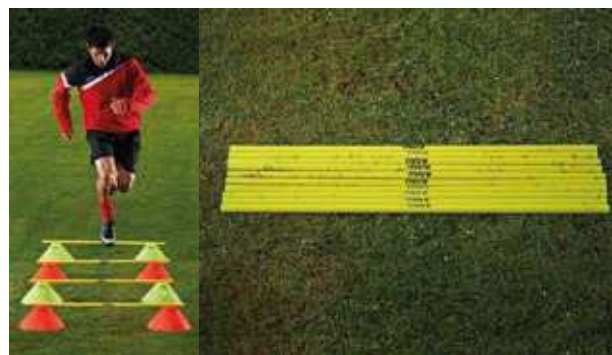

5A9108 MUL
Yellow